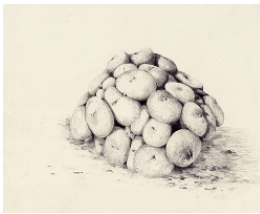

Nick Lamia (b. 1971)

Conophytum Wettsteinii, Wave Hill, Bronx, New York, 2014
Pencil on paper
7 1/2 x 10 inches
19.1 x 25.4 cm
Framed size:
11 x 13 inches
27.9 x 33 cm
NL5943