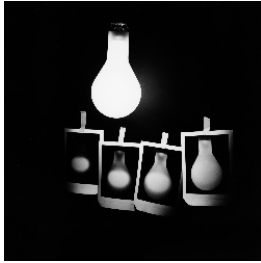

### **Kenneth Josephson** (b. 1932)

*Polapans*, 1973  
Vintage gelatin silver print  
9 1/8 x 9 1/8 inches  
23.2 x 23.2 cm  
Framed size:  
18 x 17 3/4 inches  
45.7 x 45.1 cm  
Edition: 3/50  
KJ5902