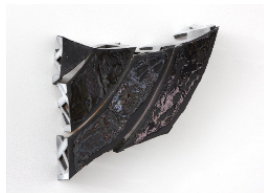

Tamara Zahaykevich

Lorraine, 2012
Foamboard and acrylic paint
10 x 9 1/2 x 3 1/4 inches
25.4 x 24.1 x 8.3 cm
TZ5898