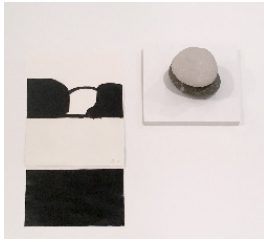

Lisbeth McCoy

Untitled, 2015
Paper, ink and stones
16 1/2 x 19 1/2 x 4 inches
41.9 x 49.5 x 10.2 cm
LM5925