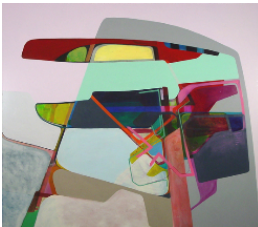

3

Terrell James

\$14,000.00

Meadows Would Appear, 2014
Oil on canvas
48 x 48 inches
121.9 x 121.9 cm
TJ5346

4

Nick Lamia (b. 1971)

\$20,000.00

Clouds Rest, 2007
Oil on canvas
60 x 70 inches
152.4 x 177.8 cm
NL8319