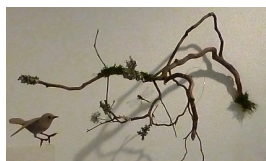

18.1 x 27.3 cm

KK5281

Kevin King

Ruby-throated Hummingbird, 2014

Watercolor on paper

7 1/4 x 10 3/4 inches

18.4 x 27.3 cm

KK5282