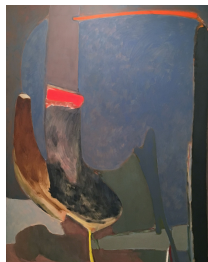

Green Night, 1963

Oil on canvas

80 x 68 inches

203.2 x 172.7 cm

Signed, lower left:

"Greene"

Inscribed, verso on stretcher:

"Stephen Greene, "Green Night",
1963, 80 x 68, Staempfli Gallery,
Valley Cottage NY"

SG7319

Stephen Greene (1917-1999)

Chasm, 1962

Oil on canvas

80 x 68 inches

203.2 x 172.7 cm

Signed, lower left:

"Greene"

SG7318

Stephen Greene (1917-1999)

The Ladder, 1963
Oil on canvas
58 x 58 inches
147.3 x 147.3 cm
Framed:
58 3/4 x 58 3/4 inches
149.2 x 149.2 cm

Signed, lower left:
"Greene"
Inscribed, verso on stretcher:
"Stephen Greene, The Ladder,
1963, Staempfli Gallery"
SG7330

Stephen Greene (1917-1999)

Grey Light, 1965
Oil on canvas
50 x 50 inches
127 x 127 cm
Framed:
51 1/4 x 51 1/4 inches
130.2 x 130.2 cm
Signed, lower left:
"Greene"
Inscribed, verso on stretcher:
"Stephen Greene, Grey Light,
1965, 50 x 50"
SG6753