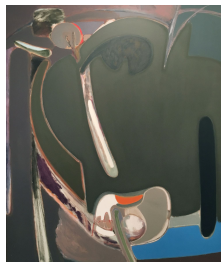

JASON MCCOY GALLERY

41 East 57th Street • New York 10022, 11th floor • 212. 319.1996 • www.jasonmccoyinc.com

Stephen Greene: 1960s Abstractions Curated by Alison de Lima Greene

March 3 - April 30, 2016

Stephen Greene (1917-1999)

Green Night, 1963

Oil on canvas

80 x 68 inches

203.2 x 172.7 cm

Signed, lower left:

"Greene"

Inscribed, verso on stretcher:

"Stephen Greene, "Green Night",
1963, 80 x 68, Staempfli Gallery,
Valley Cottage NY"

SG7319

Stephen Greene (1917-1999)

Chasm, 1962

Oil on canvas

80 x 68 inches

203.2 x 172.7 cm

Signed, lower left:

"Greene"

SG7318

Stephen Greene (1917-1999)

The Ladder, 1963
Oil on canvas
58 x 58 inches
147.3 x 147.3 cm
Framed:
58 3/4 x 58 3/4 inches
149.2 x 149.2 cm

Signed, lower left:
"Greene"
Inscribed, verso on stretcher:
"Stephen Greene, The Ladder,
1963, Staempfli Gallery"
SG7330