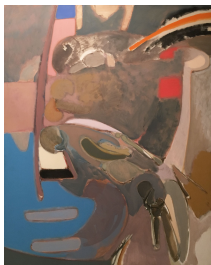

SG7319

Stephen Greene (1917-1999)

Chasm, 1962

Oil on canvas

80 x 68 inches

203.2 x 172.7 cm

Signed, lower left:

"Greene"

SG7318

Stephen Greene (1917-1999)

The Ladder, 1963
Oil on canvas
58 x 58 inches
147.3 x 147.3 cm
Framed:
58 3/4 x 58 3/4 inches
149.2 x 149.2 cm

Signed, lower left:
"Greene"
Inscribed, verso on stretcher:
"Stephen Greene, The Ladder,
1963, Staempfli Gallery"
SG7330

Stephen Greene (1917-1999)

Grey Light, 1965
Oil on canvas
50 x 50 inches
127 x 127 cm
Framed:
51 1/4 x 51 1/4 inches
130.2 x 130.2 cm
Signed, lower left:
"Greene"
Inscribed, verso on stretcher:
"Stephen Greene, Grey Light,
1965, 50 x 50"
SG6753

Stephen Greene (1917-1999)

Vigil, 1962
Oil on canvas
68 x 80 inches
172.7 x 203.2 cm
SG7321

Stephen Greene (1917-1999)

The Demise of _____, 1964
Oil on canvas
64 x 50 inches
162.6 x 127 cm
Signed, lower left:
"Greene"
Inscribed, verso on stretcher:
"Stephen Greene, The Demise of
_____, 1964"
SG7331