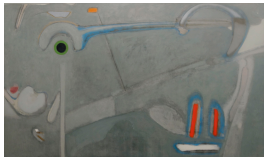

Stephen Greene (1917-1999)

Extension, 1965
Oil on canvas
50 x 82 inches
127 x 208.3 cm
Framed:
51 1/4 x 83 1/4 inches
130.2 x 211.5 cm
Inscribed, verso on stretcher:
"Extension, 82 x 50, 1965, Stephen
Greene"
SG7316